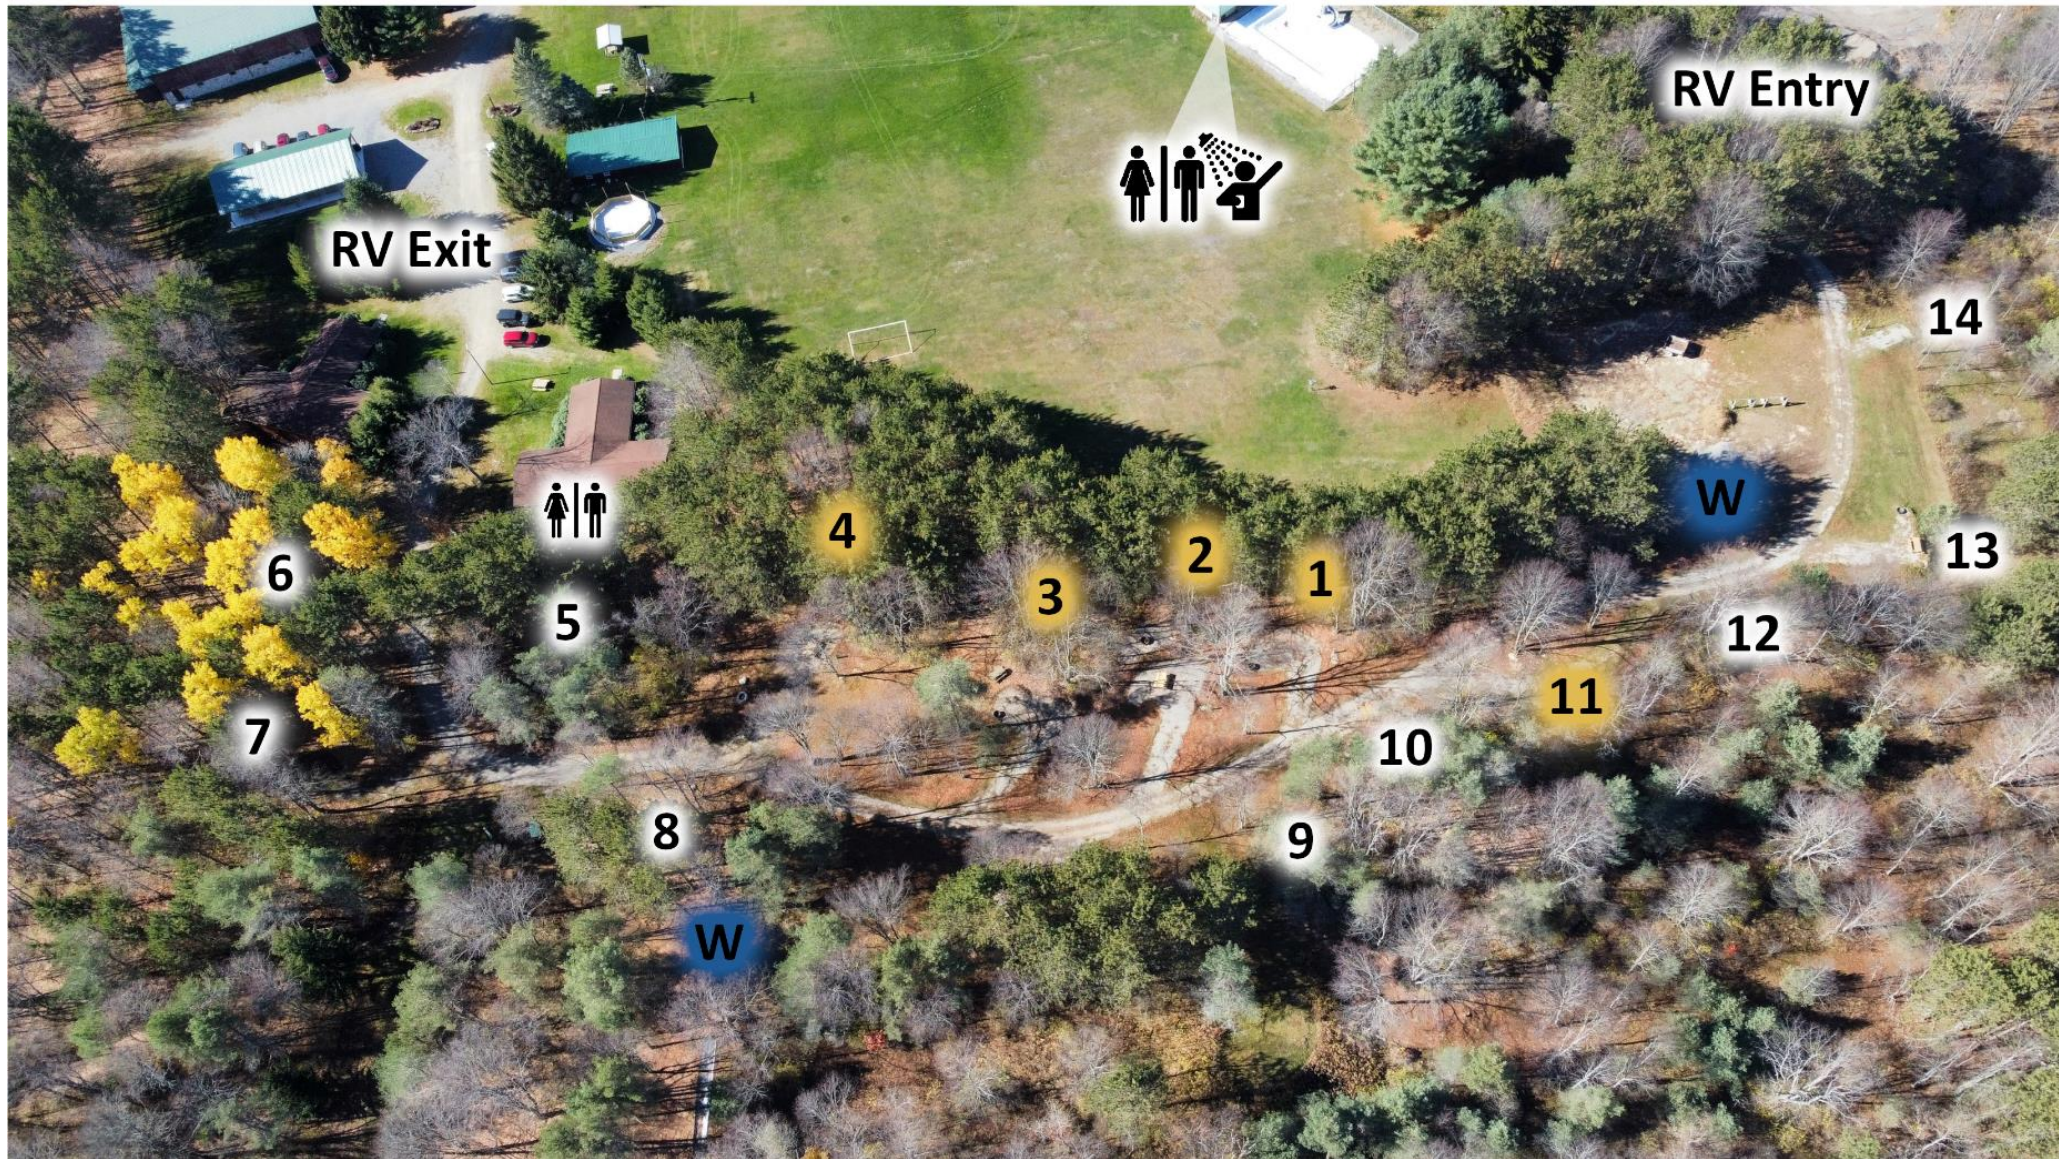

Beech
Cherry

Alpine Center

Pavilion

Pinewood Cabins

Meadowlark
Oriole
Robin

Blue Jay
Cardinal
Flicker

RV Sites

RV Exit

Salvation
Wall

16.

15.

18.

17.

RV Sites Map

RV Sites - Marked in Yellow

Water Stations - Marked in Blue

Tent Sites - Marked in White

Bathhouse Located at the Pool

PYC Property and Trails

Key

1. Explorer Camp
2. High Point
3. High Ropes Course
4. Low Ropes Course
5. Pond
6. Tree House

Faded Areas are Private Property

- Perimeter Trail
- Perimeter Trail Extension
- Safety Zone